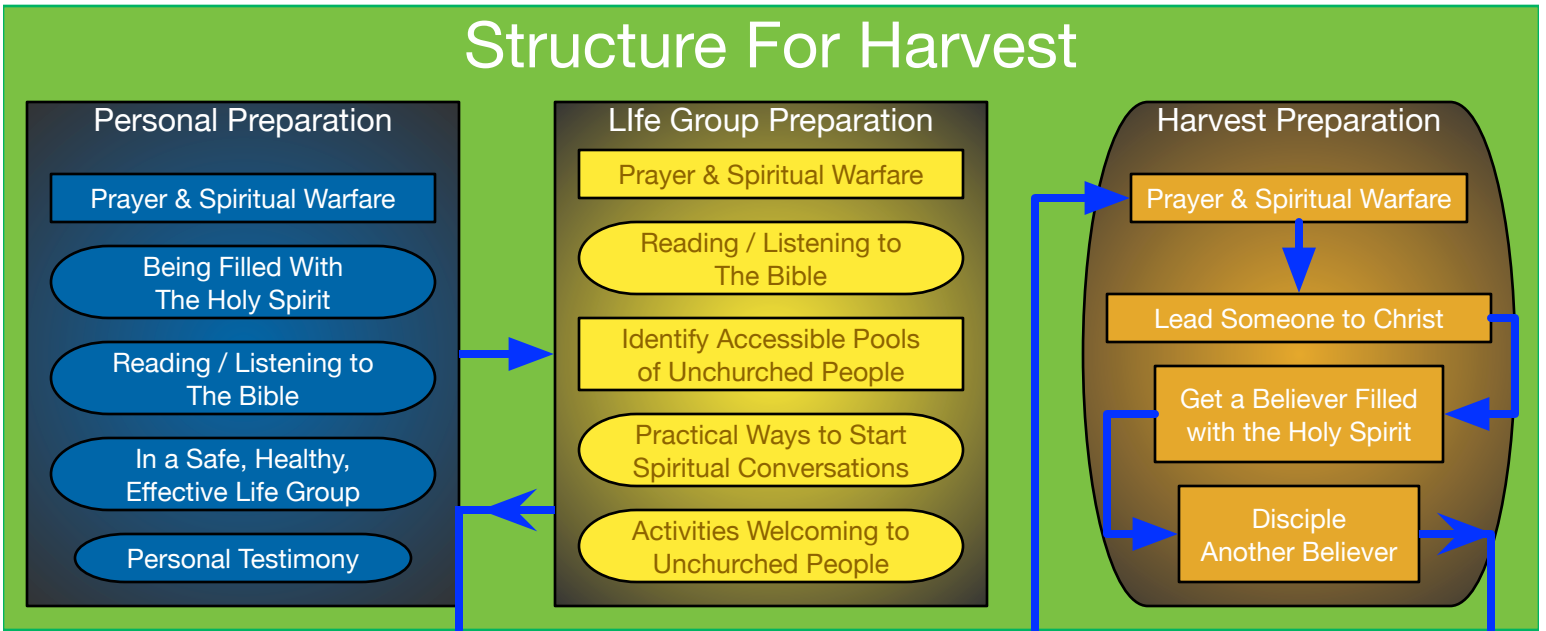

The Big Blueprint

Copyright © 2024 by Rocklyn E. Clarke Sr.

Structure For Harvest

Evangelism

Based on material from "I Once Was Lost" by Don Everts & Doug Schaupp

Discipleship

A 3 - 3.5 year process.

Change Your World